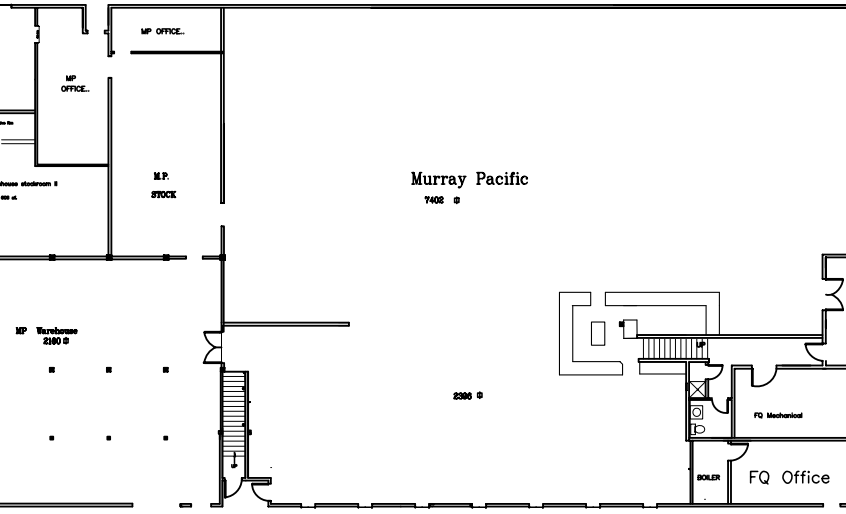

1M3

479 sf

1M2

252 sf

1M1

351 sf

SSS Box Storage

1780 sq

South Driveway

First Floor Main Warehouse "1M"

Murray Pacific
7408 sq

2380 sq

←---Katlian St.---→

FQ Customer load/unload

FQ Marina

Open Dock