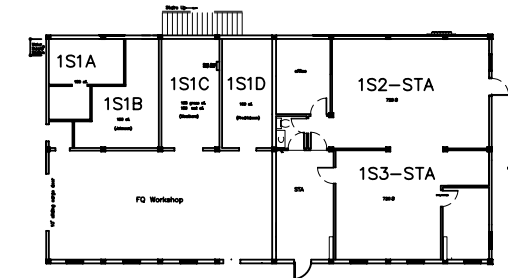

First Floor South Warehouse "1S"

←---Off-Street Parking---→