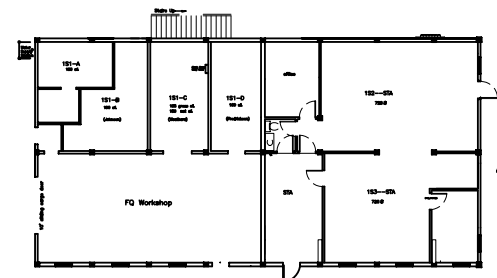

Sitka Channel

SPC Vessel Access--Load/Unload only
No Moorage

First Floor Main Warehouse "1M"

North Driveway

Open Dock

Murray Pacific
1408 sq

Commercial Rental Unit
181 sq ft

Storage unit 153
479 sq ft

FQ Customer load/unload

FQ Marina

Open Star
15' x 35'

Lady Barbara
40'

Morning Mist
50'

12' x 32'

Open Dock

FQ Truck parking